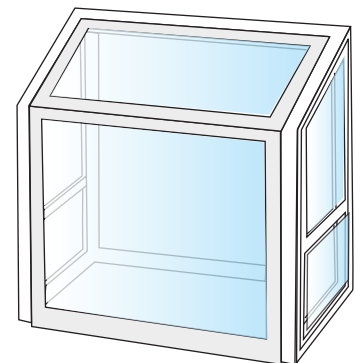

# Window Shapes & Options

**Double Hung**

**Single Hung**

**Casement**

**Double Slider & Roll & Turn**

**Double Hung Bays & Bows**

**XOX 3-Lite Slider**

**Casement Bay & Bows**

**Garden Window**

**In Swinging / Out Swinging  
Patio French Doors**

***Round Arches & Geometric Shapes***

***Picture***

***Full Round***

***Awning Window***

***Half Round w/  
Sunburst Grid***

***Trapezoid***

***Half Round w/  
Spoked Grid***

***Octagon***