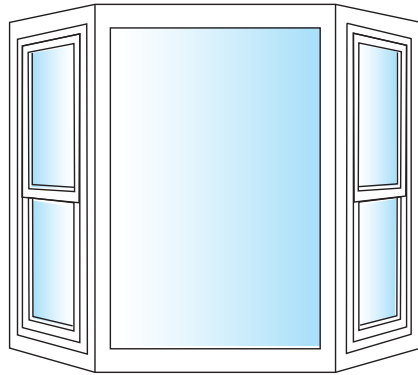

# Window Shapes & Options

**Double Hung**

**Single Hung**

**Casement**

**Double Slider & Roll & Turn**

**Double Hung Bays & Bows**

**XOX 3-Lite Slider**

**Casement Bay & Bows**

**Garden Window**

**In Swinging / Out Swinging  
Patio French Doors**

***Round Arches & Geometric Shapes***

***Picture***

***Full Round***

***Awning Window***

***Half Round w/  
Sunburst Grid***

***Trapezoid***

***Half Round w/  
Spoked Grid***

***Octagon***