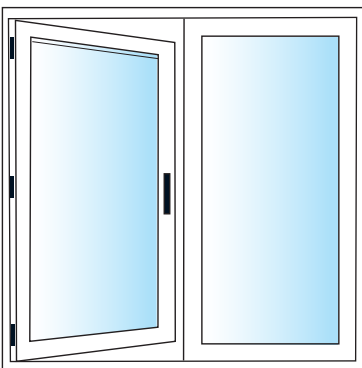

# Window Shapes & Options

**Double Hung**

**Single Hung**

**Casement**

**Double Slider & Roll & Turn**

**Double Hung Bays & Bows**

**XOX 3-Lite Slider**

**Casement Bay & Bows**

**Garden Window**

**In Swinging / Out Swinging  
Patio French Doors**

***Round Arches & Geometric Shapes***

***Picture***

***Full Round***

***Awning Window***

***Half Round w/  
Sunburst Grid***

***Trapezoid***

***Half Round w/  
Spoked Grid***

***Octagon***