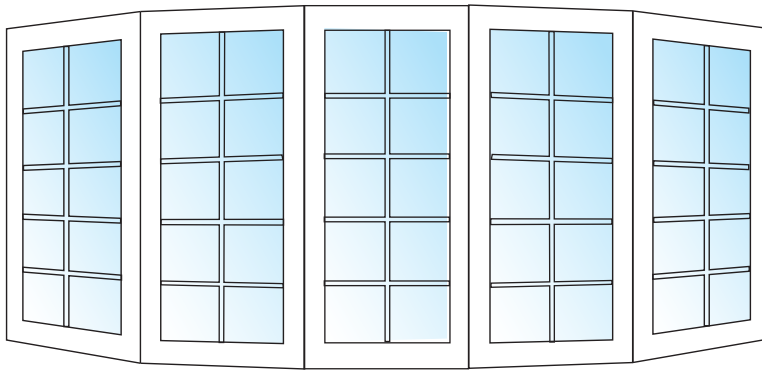

# Window Shapes & Options

**Double Hung**

**Single Hung**

**Casement**

**Double Slider & Roll & Turn**

**Double Hung Bays & Bows**

**XOX 3-Lite Slider**

**Casement Bay & Bows**

**Garden Window**

**In Swinging / Out Swinging  
Patio French Doors**

***Round Arches & Geometric Shapes***

***Picture***

***Full Round***

***Awning Window***

***Half Round w/  
Sunburst Grid***

***Trapezoid***