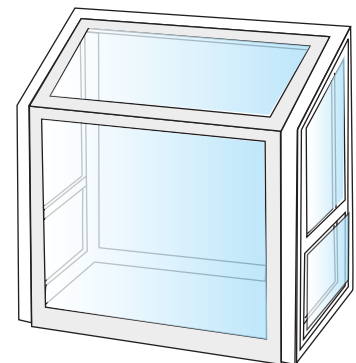

Window Shapes & Options

Double Hung

Single Hung

Casement

Double Slider & Roll & Turn

Double Hung Bays & Bows

XOX 3-Lite Slider

Casement Bay & Bows

Garden Window

**In Swinging / Out Swinging
Patio French Doors**