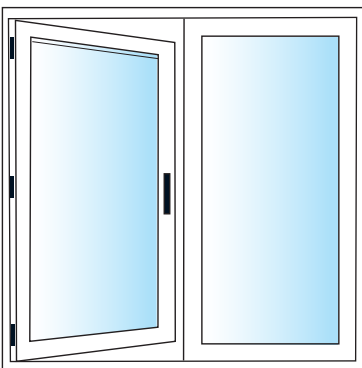

Window Shapes & Options

Double Hung

Single Hung

Casement

Double Slider & Roll & Turn

Double Hung Bays & Bows

XOX 3-Lite Slider

Casement Bay & Bows

Garden Window

**In Swinging / Out Swinging
Patio French Doors**