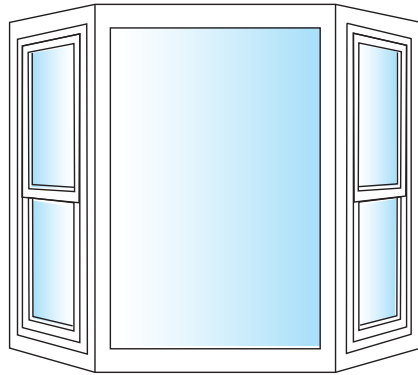

Window Shapes & Options

Double Hung

Single Hung

Casement

Double Slider & Roll & Turn

Double Hung Bays & Bows

XOX 3-Lite Slider

Casement Bay & Bows

Garden Window

**In Swinging / Out Swinging
Patio French Doors**