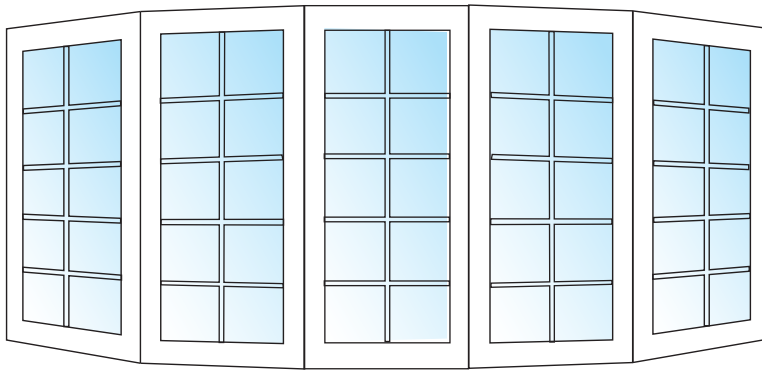

Window Shapes & Options

Double Hung

Single Hung

Casement

Double Slider & Roll & Turn

Double Hung Bays & Bows

XOX 3-Lite Slider

Casement Bay & Bows